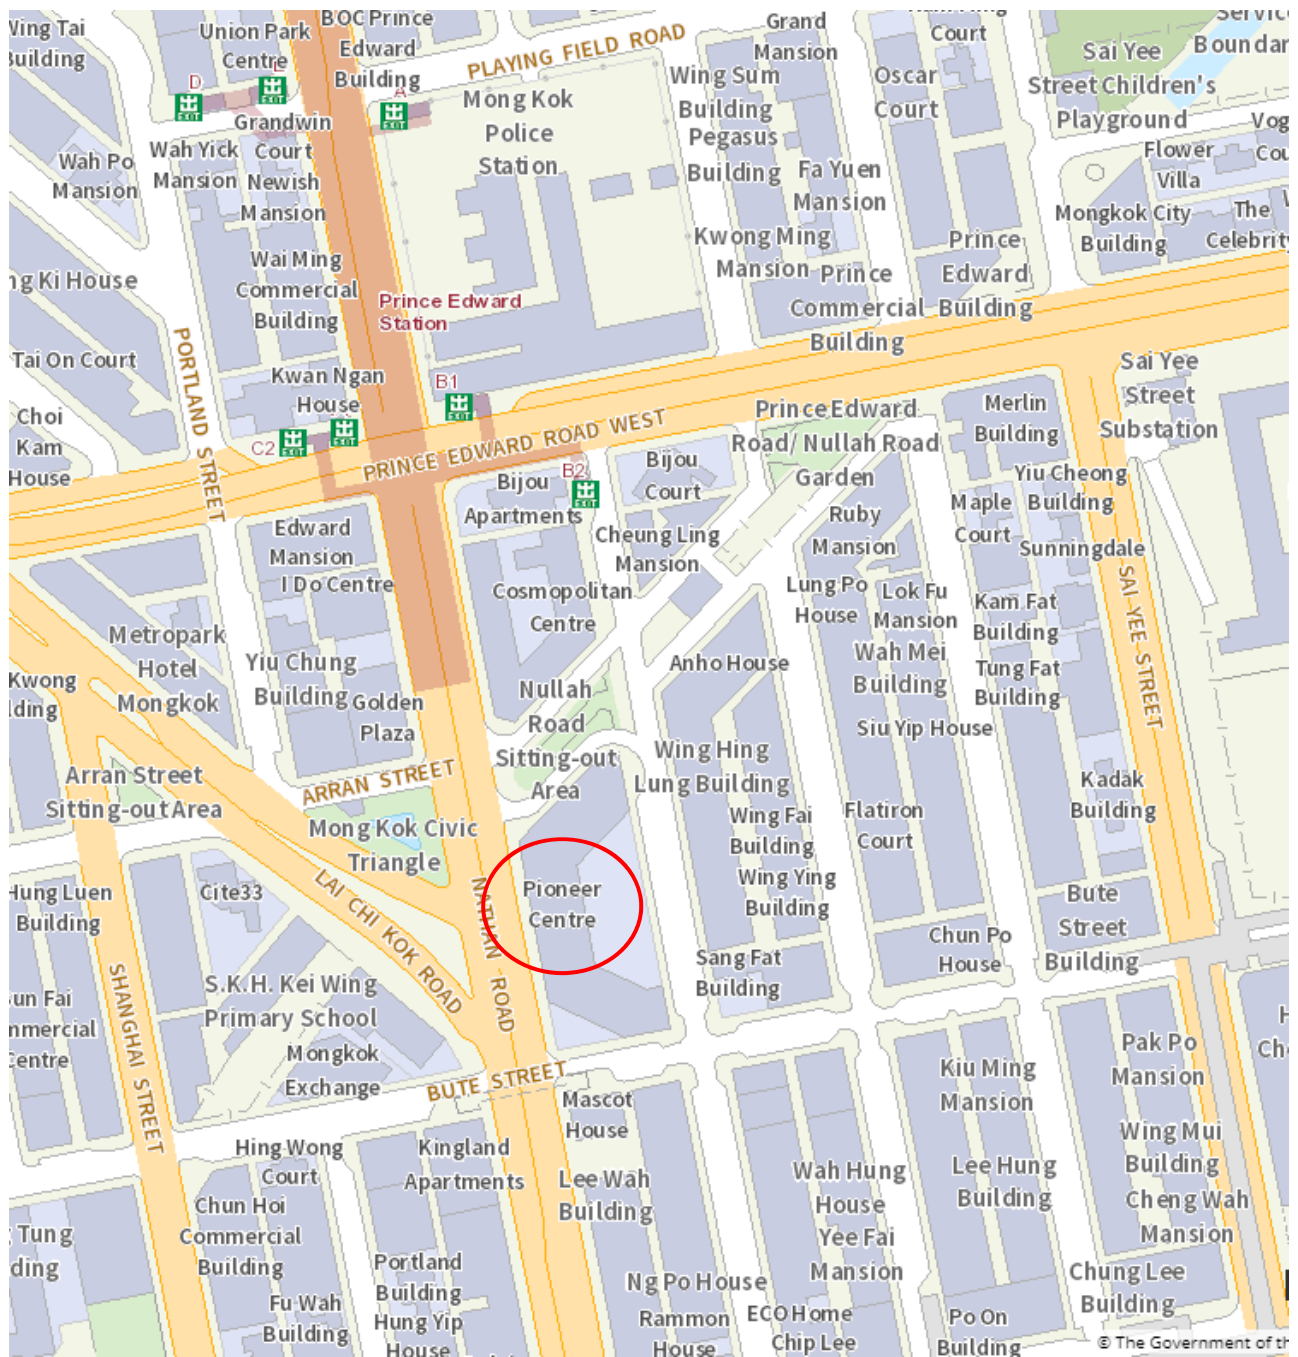

JoyYou Card Application Service Centres

(1) Room 3030, 30/F, Revenue Tower, 5 Gloucester Road, Wan Chai

(2) Unit 1917-1918, 19/F, Pioneer Centre, 750 Nathan Road, Mong Kok

(3) Conference Room, 2/F, Hin Keng Neighbourhood Community Centre, 5 Hin Wo Lane, Tai Wai, Sha Tin