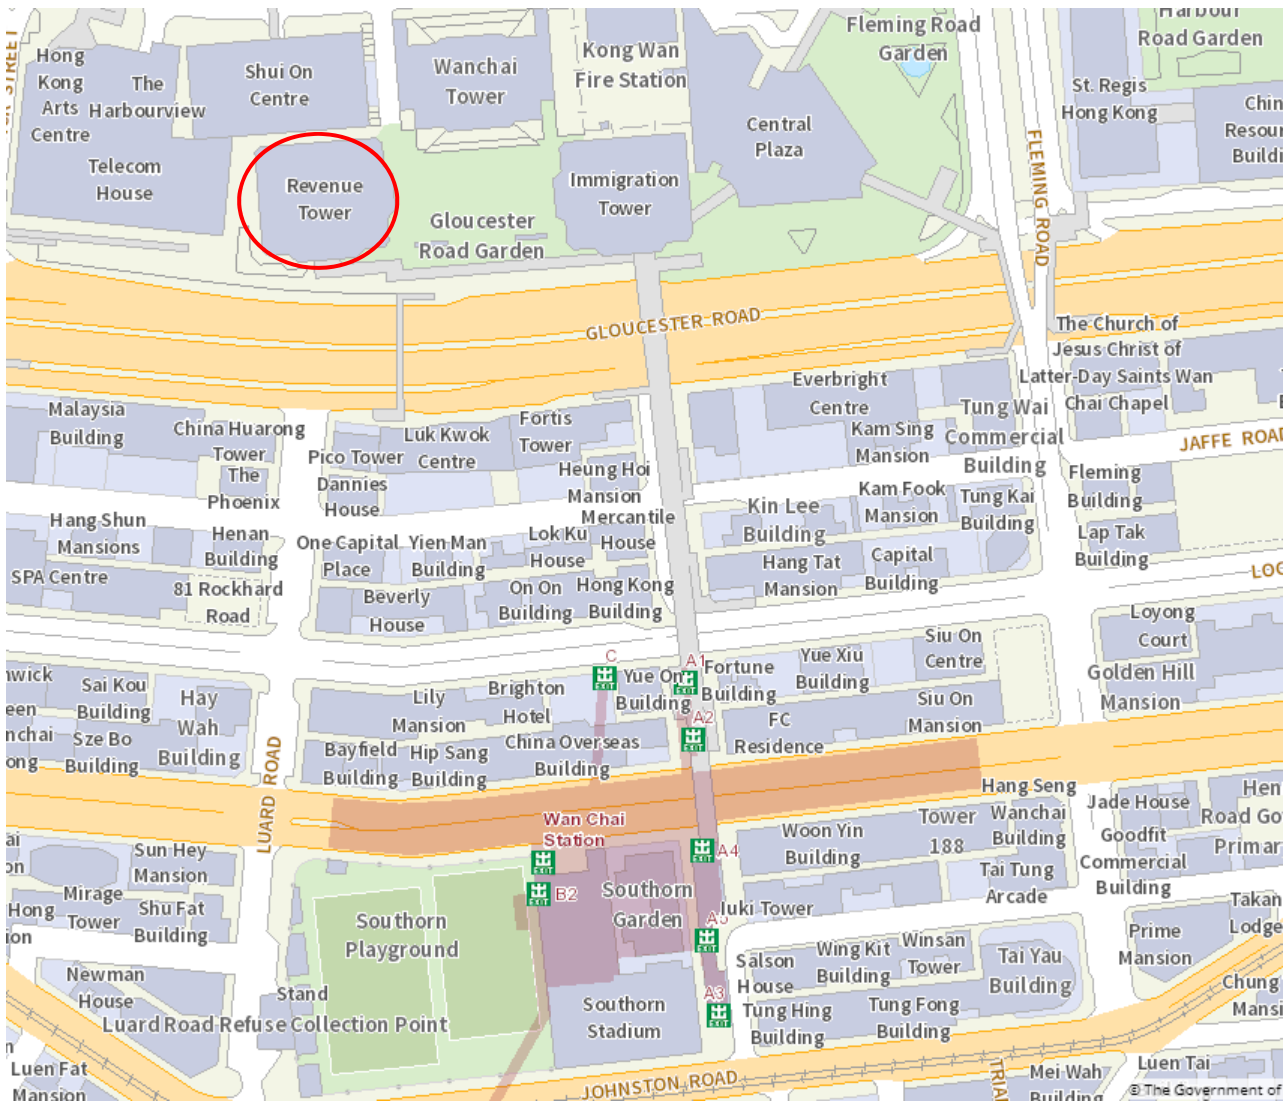

JoyYou Card Application Service Centres

(1) Room 3030, 30/F, Revenue Tower, 5 Gloucester Road, Wan Chai

(2) Unit 1917-1918, 19/F, Pioneer Centre, 750 Nathan Road, Mong Kok

(3) Conference Room, 2/F, Hin Keng Neighbourhood Community Centre, 5 Hin Wo Lane, Tai Wai, Sha Tin