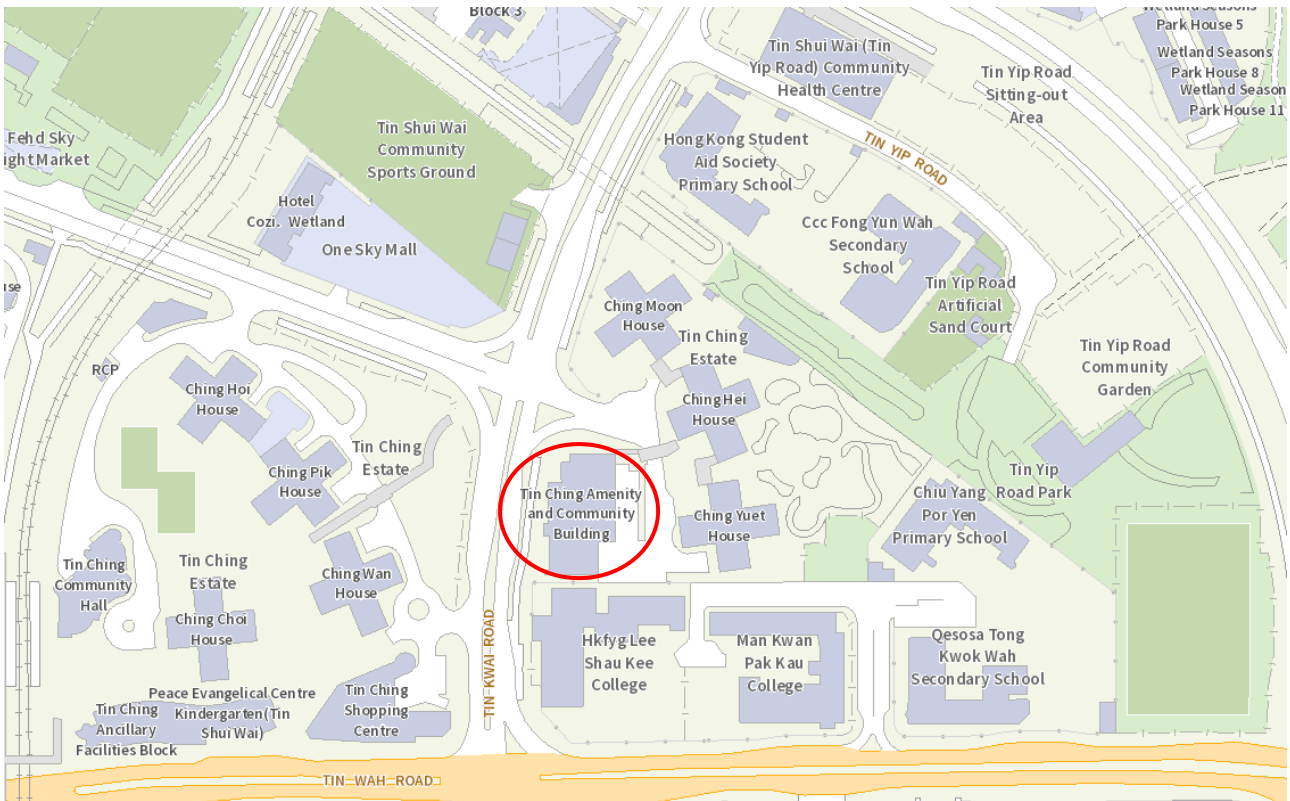

JoyYou Card Application Service Centres

(1) Room 3030, 30/F, Revenue Tower, 5 Gloucester Road, Wan Chai

(2) Unit 1917-1918, 19/F, Pioneer Centre, 750 Nathan Road, Mong Kok

(3) Unit 401B, 4/F, Tin Ching Amenity and Community Building, Tin Ching Estate, Tin Shui Wai

(4) Conference Room, 2/F, Hin Keng Neighbourhood Community Centre, 5 Hin Wo Lane, Tai Wai, Sha Tin

Note: In view of the announcement made by the Home Affairs Department that all community halls and community centres (except when being used as temporary cold shelters) will be temporarily closed until February 3, the temporary JoyYou Card Application Service Centre located at Hin Keng Neighbourhood Community Centre will also be closed until February 3.