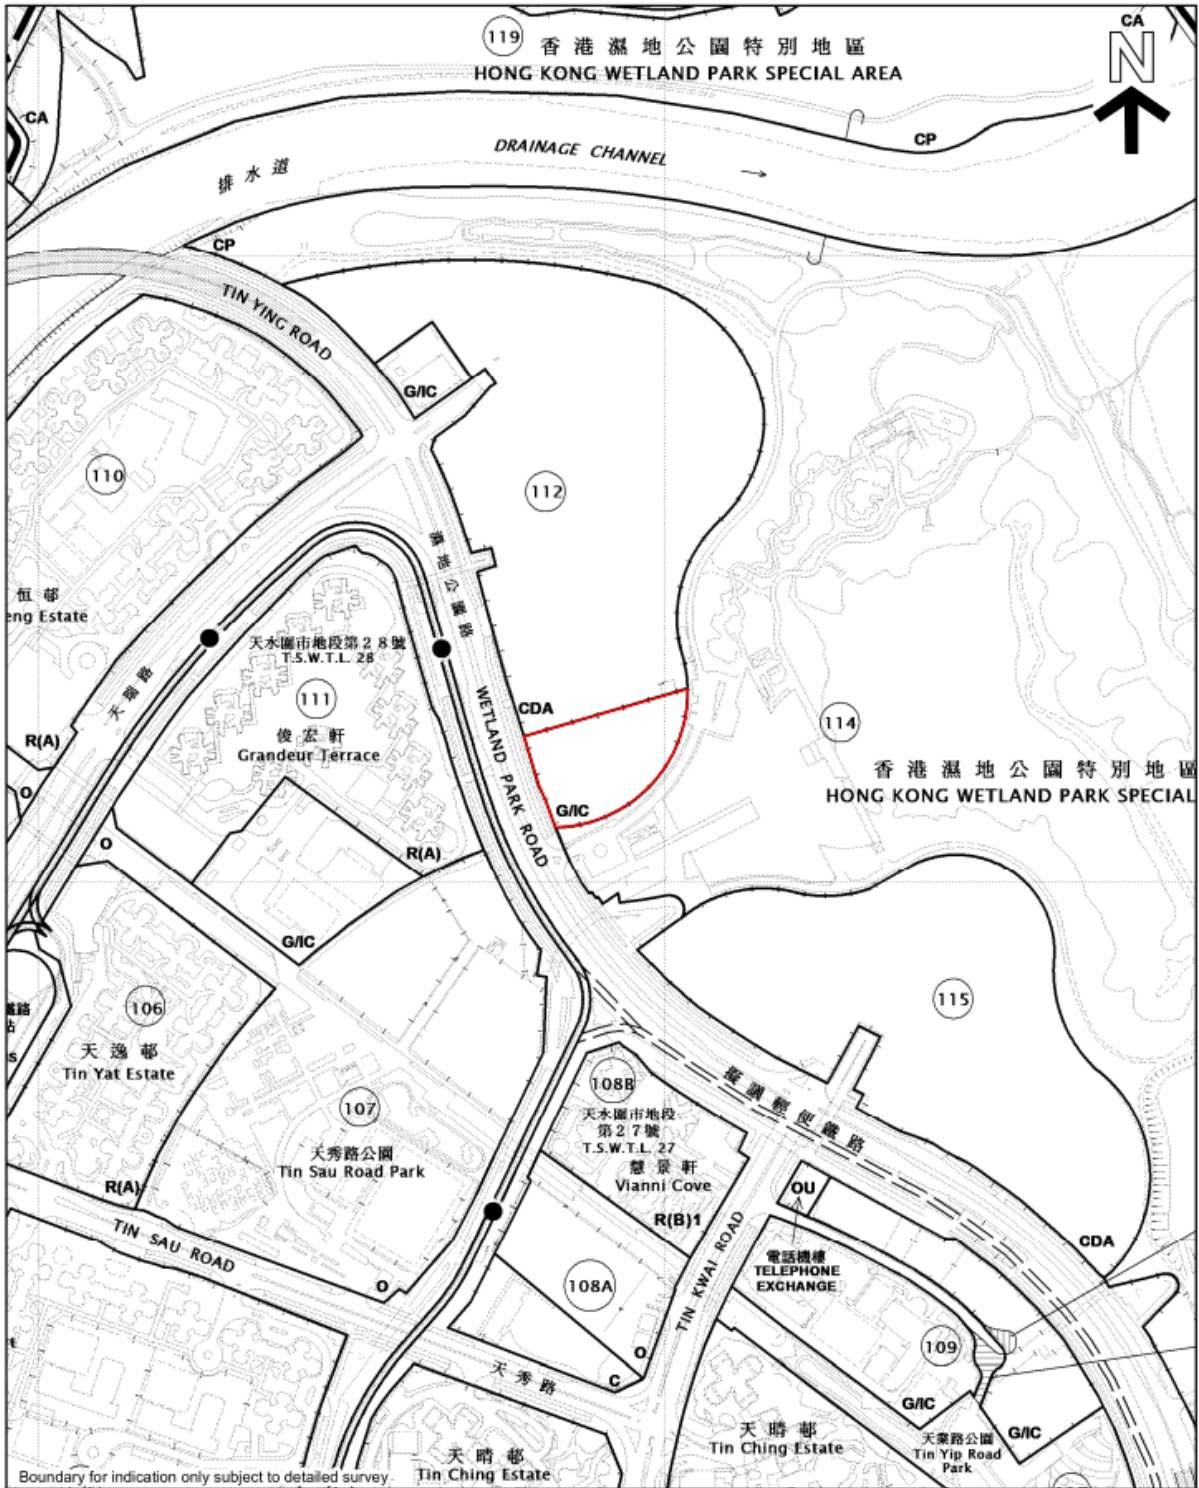

位置圖

Boundary for indication only subject to detailed survey.

Extracted from
 OZP No.: S/TSW/15
 Exhibition Date: 07 May 2021

G/IC Site in Area 112, Tin
 Shui Wai

Tuen Mun and
 Yuen Long West
 District Planning Office

PLANNING DEPARTMENT

Date: 7 May 2021

Reference No.

PLAN