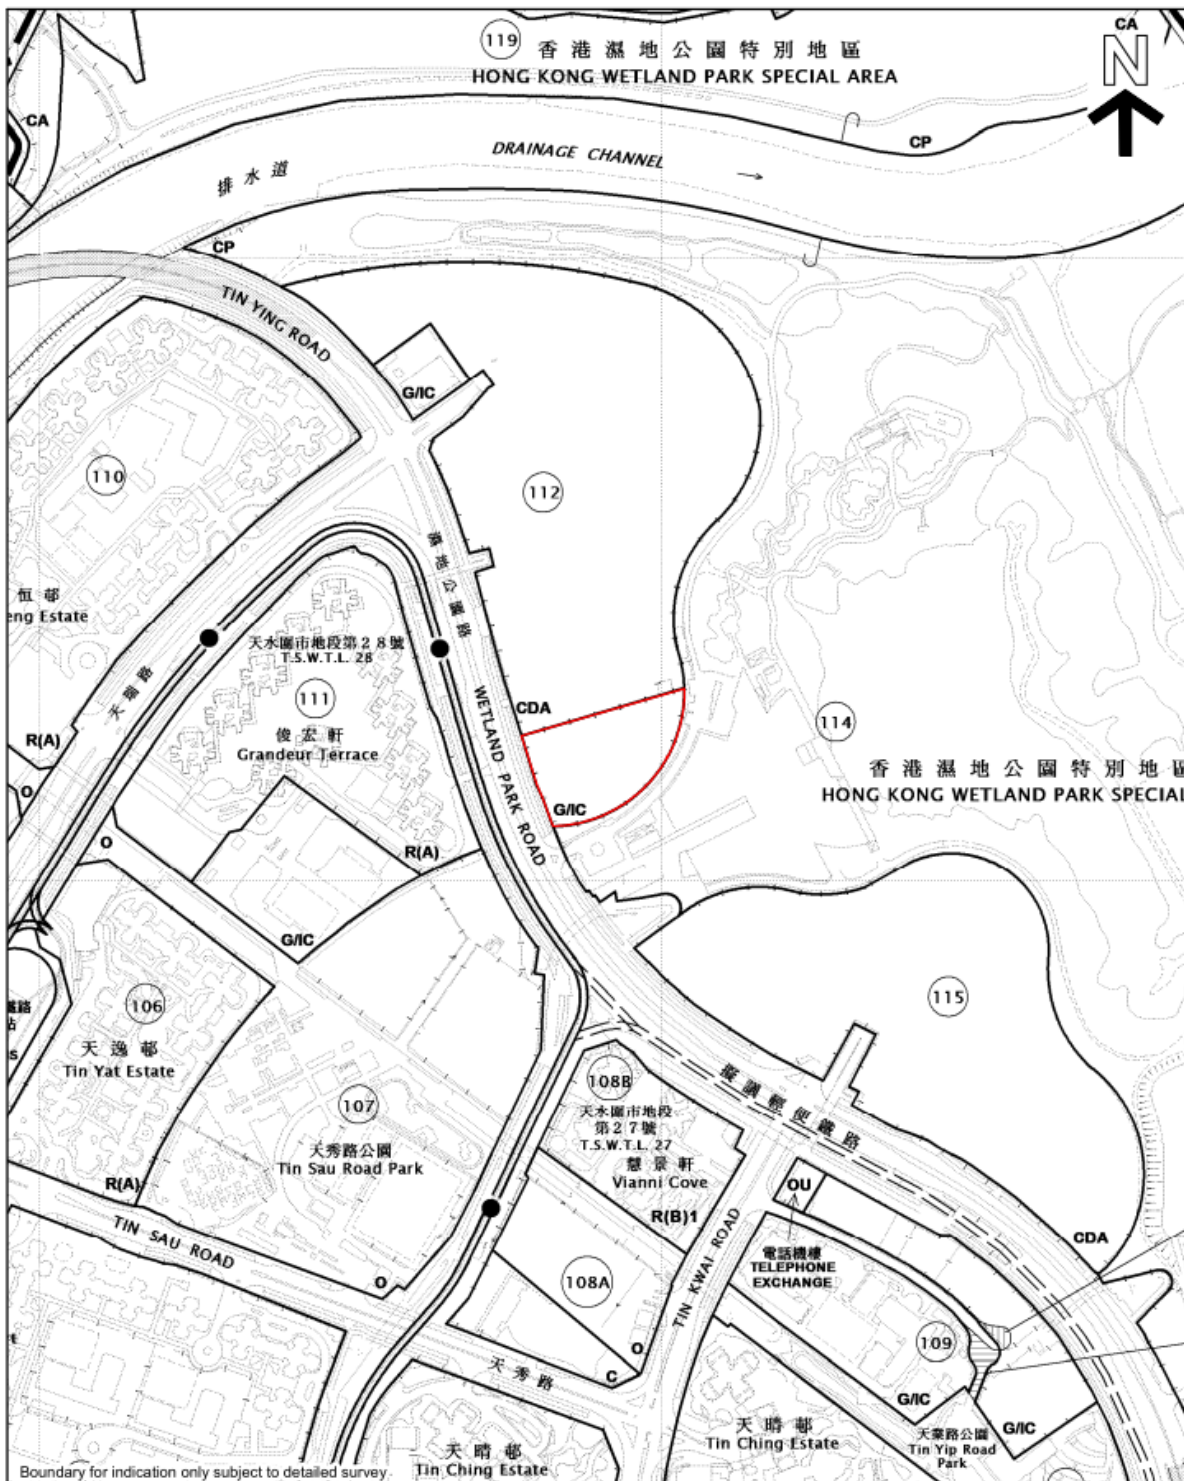

Location map

<p>Extracted from OZP No.: S/TSW/15 Exhibition Date: 07 May 2021</p>	<p>G/IC Site in Area 112, Tin Shui Wai</p>	<p>Tuen Mun and Yuen Long West District Planning Office</p>  <p>PLANNING DEPARTMENT</p>		
<p>Date: 7 May 2021</p>	<p>Scale 1:5,000</p> 	<table border="1" style="width: 100%;"> <tr> <td data-bbox="1040 1937 1289 1998">Reference No.</td> <td data-bbox="1289 1937 1414 1998">PLAN</td> </tr> </table>	Reference No.	PLAN
Reference No.	PLAN			