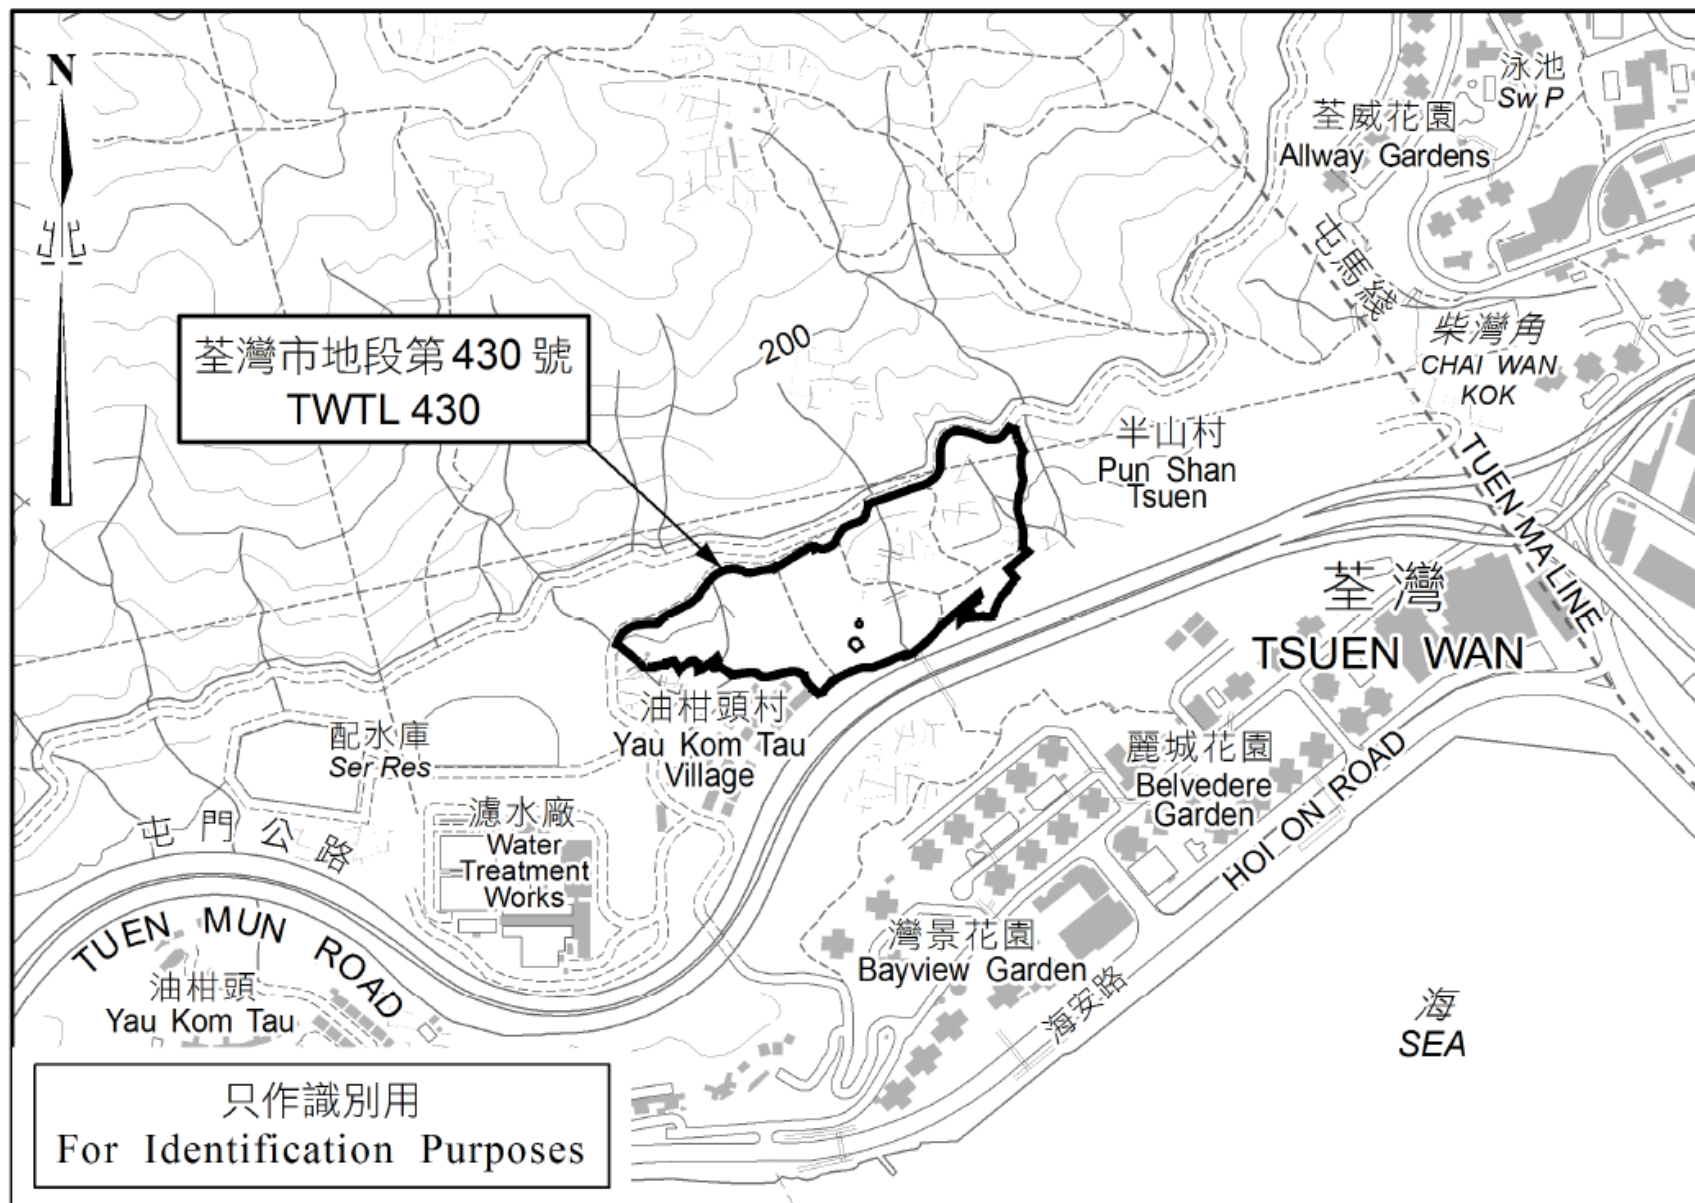

Sites for Sale in April - June 2023

Item	Lot No.	Location	User	Site Area (ha) (about) ^{Note 1}	Estimated Flat Yield (about) ^{Note 2}	Site Plan and Picture
<u>Residential sites</u>						
1.	TWTL 430	Yau Kom Tau, Tsuen Wan, New Territories	Residential	4.90	1,950	1.1 – 1.3
2.	IL 9094	Junction of Sai Ning Street and Victoria Road, Kennedy Town, Hong Kong	Residential	0.226	450	2.1 – 2.3

Notes

1. The site area and GFA aforementioned are only for reference. The respective site details will be set out in the tender conditions.
2. The actual flat number will depend on the actual design of the proposed development project.

荃灣市地段第 430 號
TWTL 430

内地段第 9094 號
IL 9094

內地段第 9094 號
IL 9094