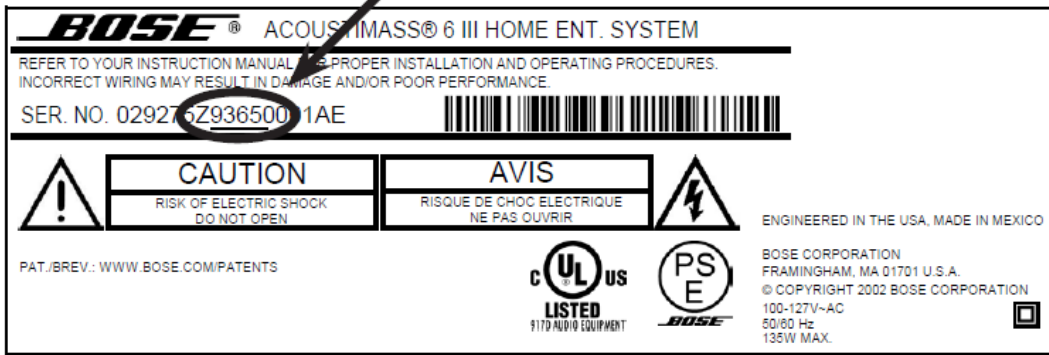

The product date codes are shown by the 8th to 11th digits of the serial number. The serial number is on the product label under "SER. NO".