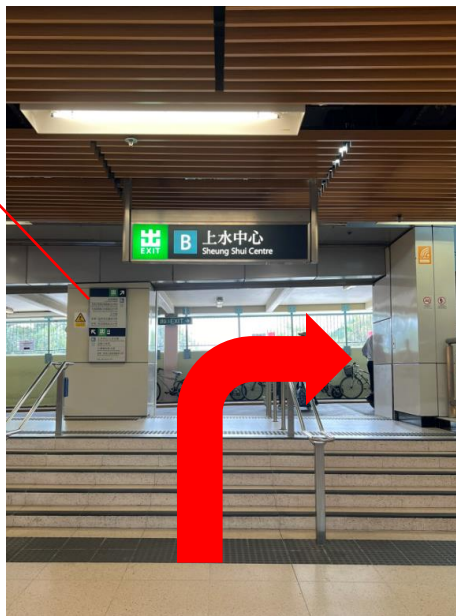

1. After exiting the gate, turn left and go straight

2. After passing by the Circle K convenience store, continue to go forward

3. Arrive at the shuttle bus stop

Route 2 : Electors who plan to walk to the NBPSs, please use Exit B1 of Sheung Shui MTR Station (the journey takes about 5-6 minutes)

1. Turn right from Exit B1 and go straight

2. Go down the stairs/lift on the right

3. (If using stairs) Turn around and face the stairwell, and walk toward the lift.

4. Go straight along the road

5. Enter Yuk Po Court along the road