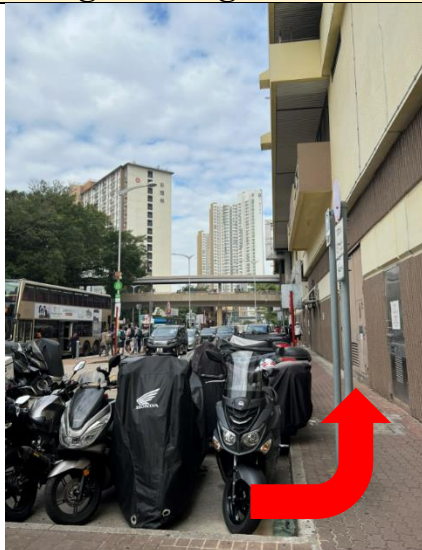

3. Go straight along the wall