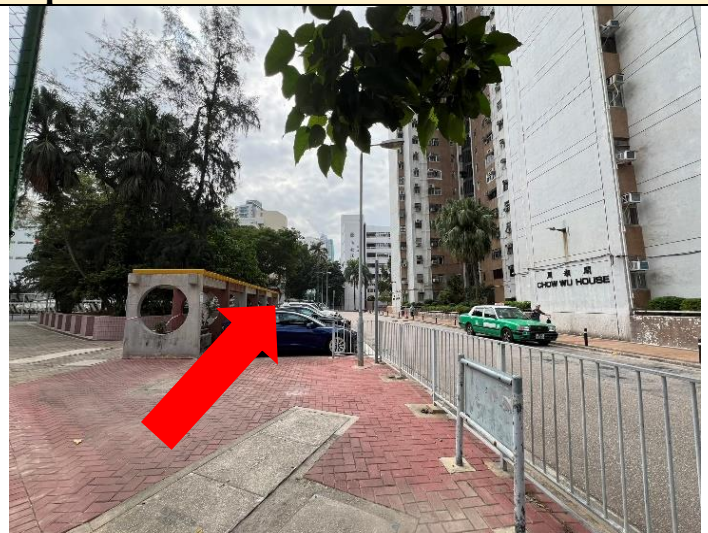

9. Go to the respective polling station according to your constituency

7. Continue along the sidewalk and walk pass "Chow Wu House"