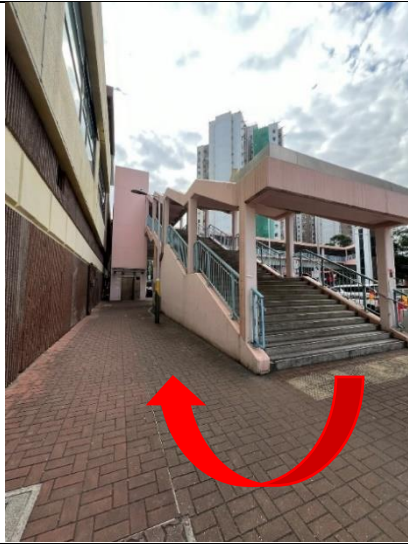

1. After exiting the gate, turn left and go straight

2. After passing by the Circle K convenience store, continue to go forward

3. Arrive at the shuttle bus stop

Route 2 : Electors who plan to walk to the NBPSs, please use Exit B1 of Sheung Shui MTR Station (the journey takes about 5-6 minutes)

1. Turn right from Exit B1 and go straight

2. Go down the stairs/lift on the right

3. (If using stairs) Turn around and face the stairwell, and walk toward the lift.

4. Go straight along the road

5. Enter Yuk Po Court along the road