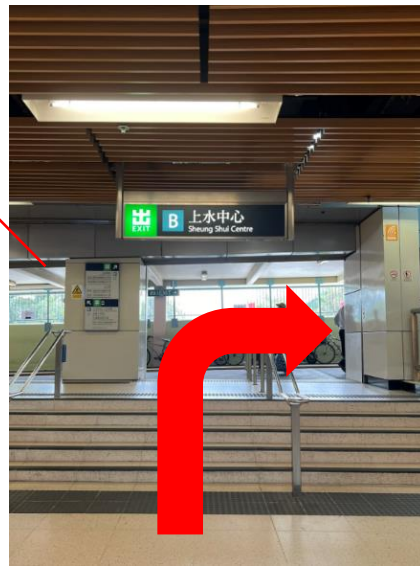

Route 1a : MTR passengers travelling from Lo Wu/Lok Ma Chau to Sheung Shui who plan to take the shuttle bus, please use Exit B1 of the Sheung Shui MTR Station

1. Turn right from Exit B1 and go straight