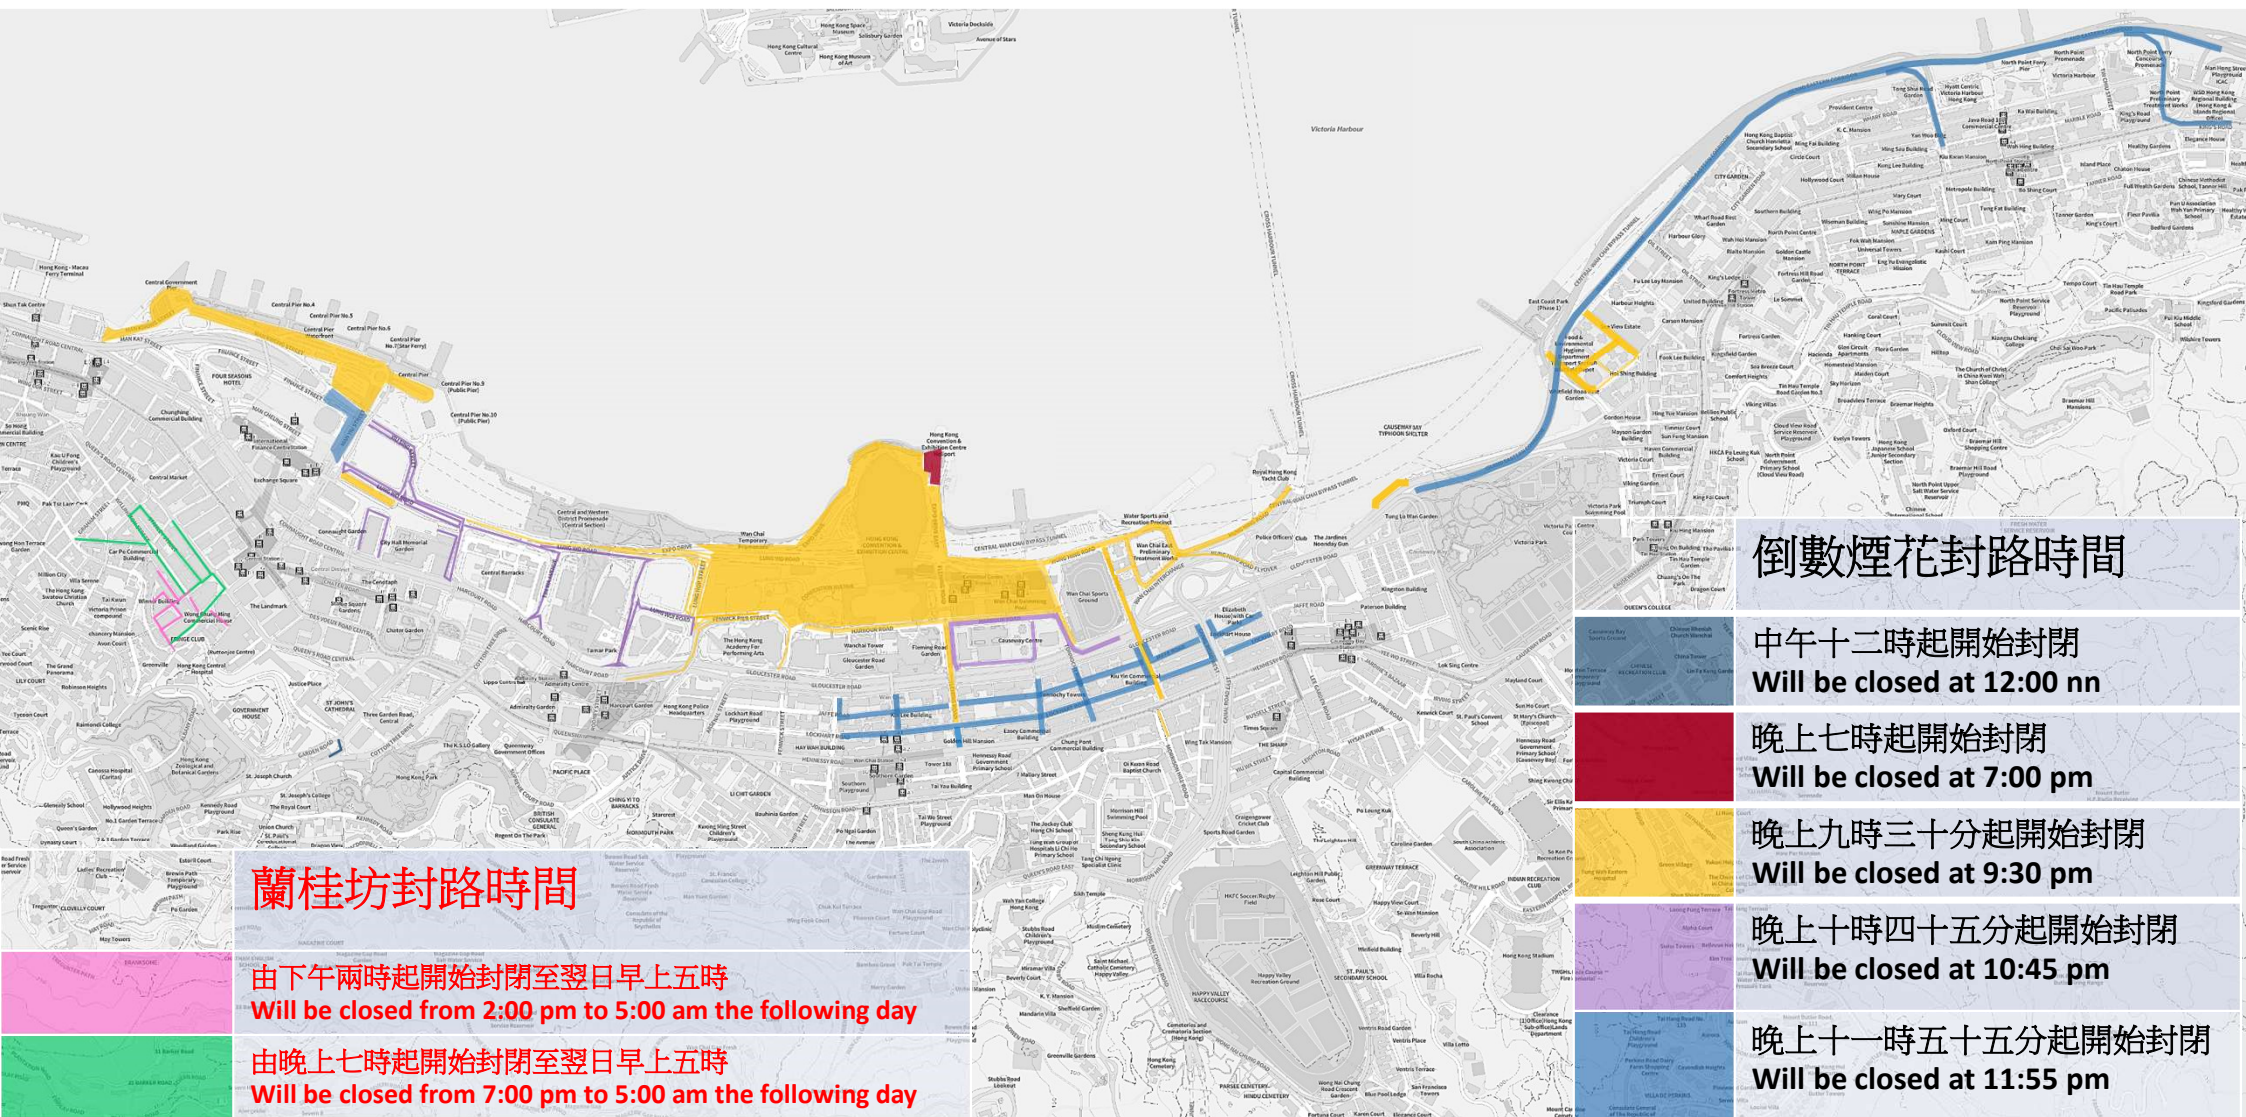

2023年12月31日除夕倒數煙花匯演港島區特別交通安排 Special Traffic Arrangement in HKI for New Year Countdown Fireworks Display on 2023-12-31

倒數煙花封路時間

中午十二時起開始封閉
Will be closed at 12:00 nn

晚上七時起開始封閉
Will be closed at 7:00 pm

晚上九時三十分起開始封閉
Will be closed at 9:30 pm

晚上十時四十五分起開始封閉
Will be closed at 10:45 pm

晚上十一時五十五分起開始封閉
Will be closed at 11:55 pm

蘭桂坊封路時間

由下午兩時起開始封閉至翌日早上五時
Will be closed from 2:00 pm to 5:00 am the following day

由晚上七時起開始封閉至翌日早上五時
Will be closed from 7:00 pm to 5:00 am the following day