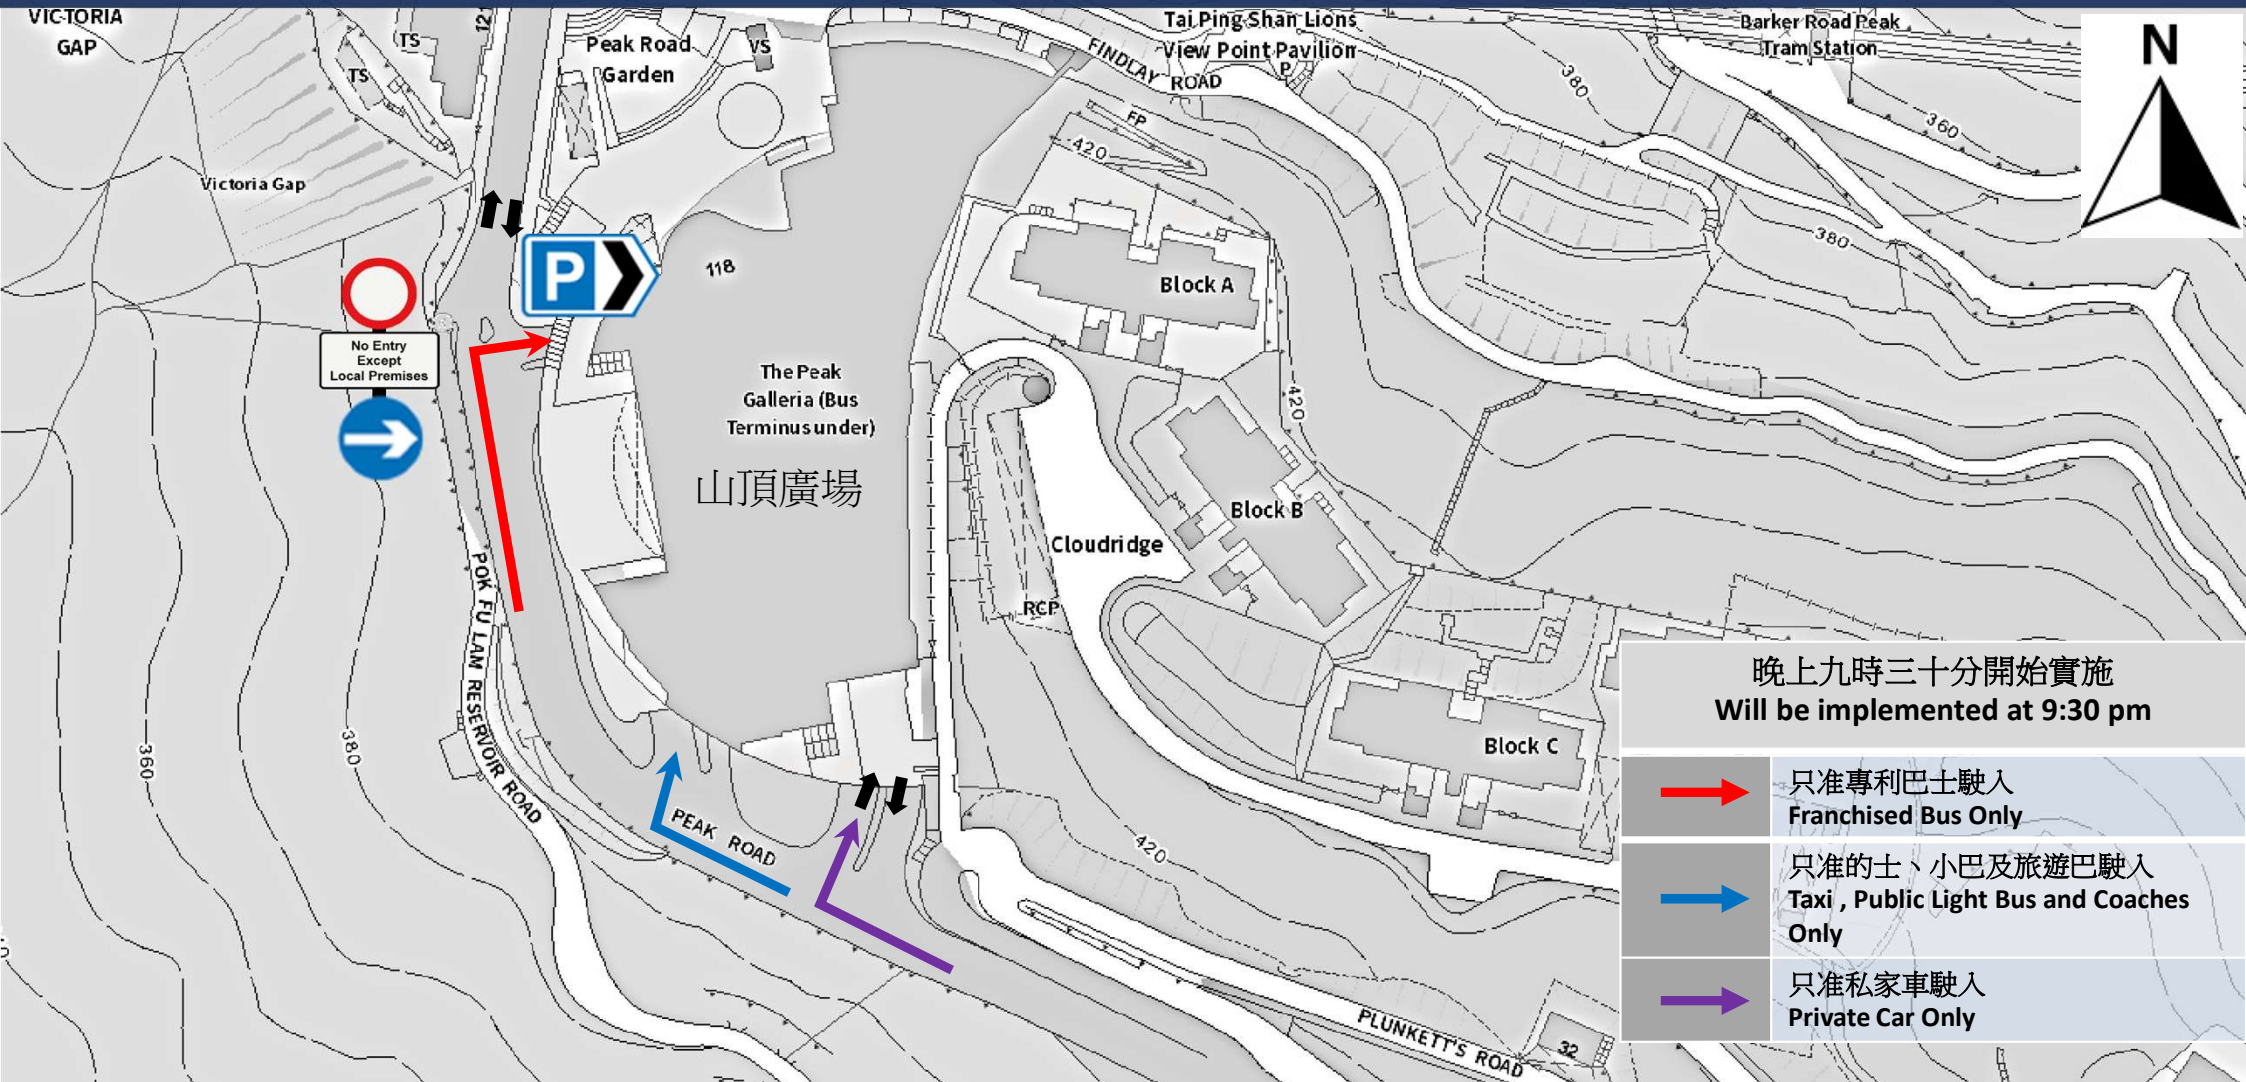

2023年12月31日除夕倒數煙花匯演山頂特別交通安排
 Special Traffic Arrangement in Peak
 for New Year Countdown Fireworks Display on 2023-12-31

晚上九時三十分開始實施
 Will be implemented at 9:30 pm

-  只准專利巴士駛入
Franchised Bus Only
-  只准的士、小巴及旅遊巴士駛入
Taxi, Public Light Bus and Coaches Only
-  只准私家車駛入
Private Car Only