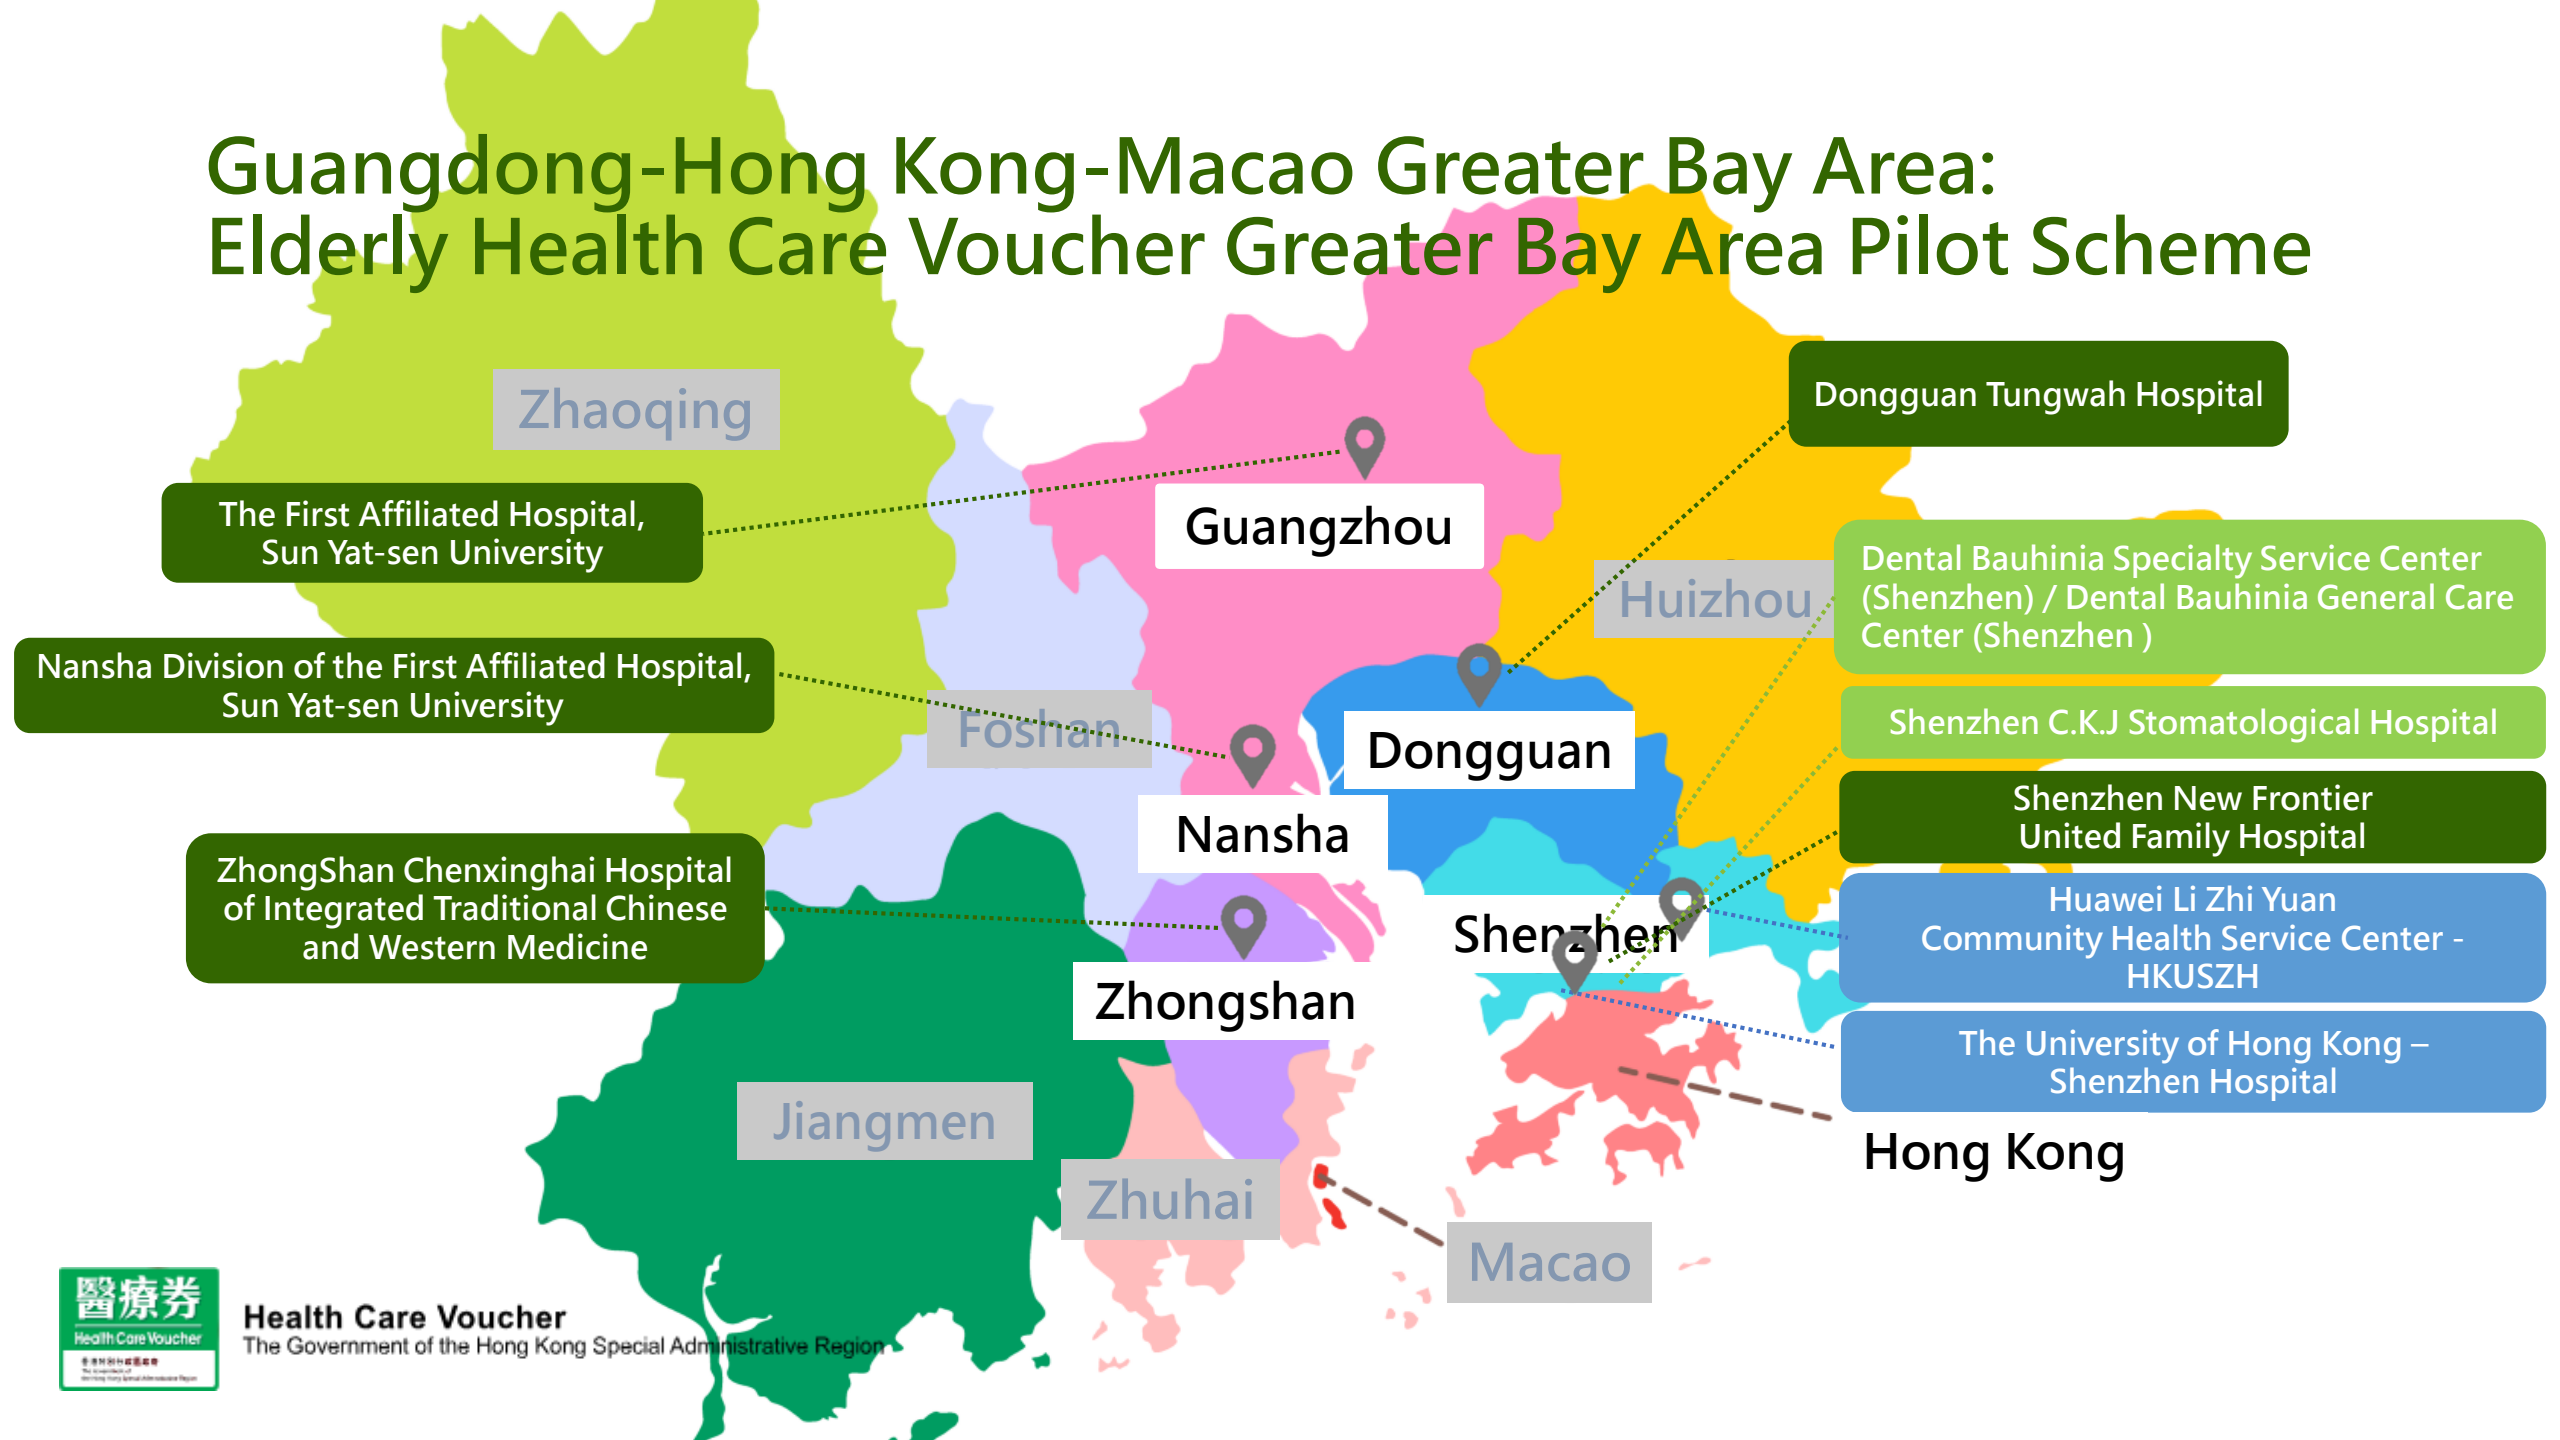

# Guangdong-Hong Kong-Macao Greater Bay Area: Elderly Health Care Voucher Greater Bay Area Pilot Scheme

**Health Care Voucher**  
The Government of the Hong Kong Special Administrative Region

# Elderly Health Care Voucher Greater Bay Area Pilot Scheme (Dental Services in Shenzhen)