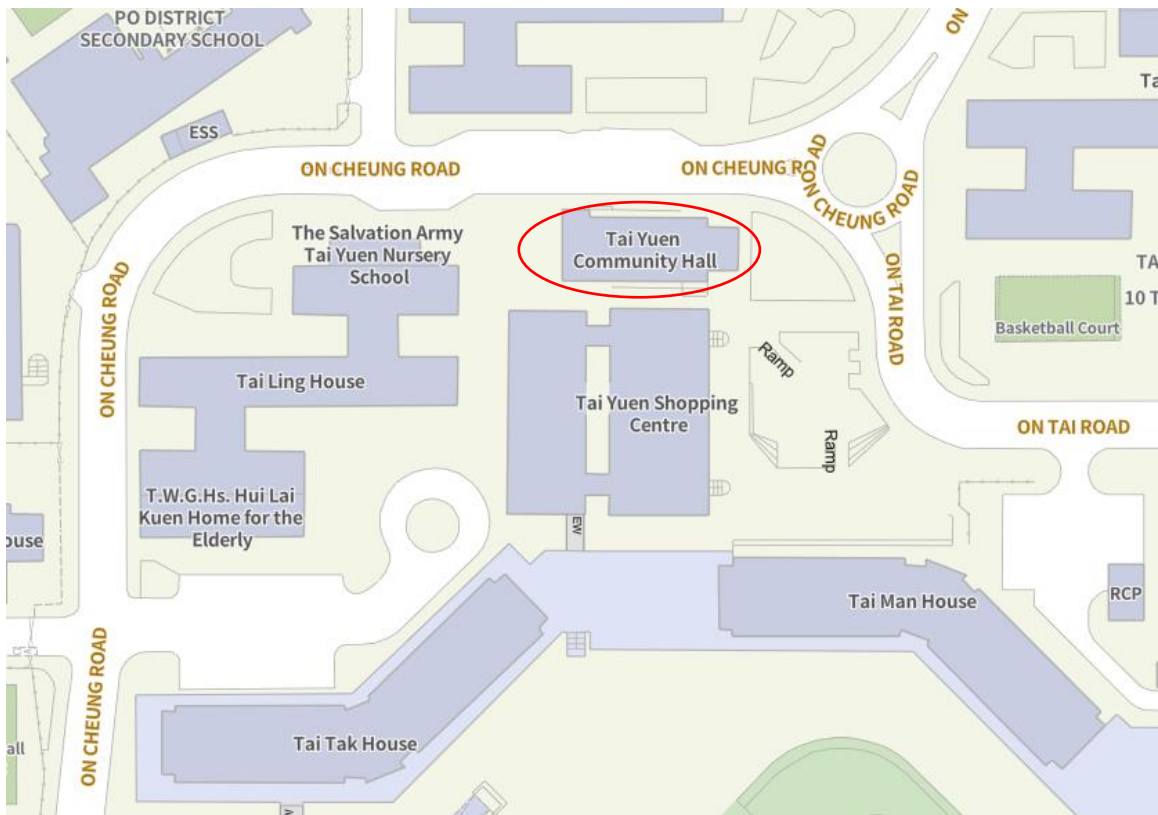

**Location maps of temporary JoyYou Card application service centres**

- (1) Conference Room, 2/F, Kennedy Town Community Complex  
([12 Rock Hill Street, Kennedy Town, Hong Kong](#));

(2) Conference Room, G/F, Leighton Hill Community Hall  
([133 Wong Nai Chung Road, Wan Chai, Hong Kong](#));

(3) Room 210, 2/F, Wong Tai Sin Community Centre  
([104 Ching Tak Street, Wong Tai Sin, Kowloon](#));

(4) Conference Room, Mong Kok Community Hall, L2, Mong Kok Complex  
([557 Shanghai Street, Mong Kok, Kowloon](#));

(5) Conference Room, G/F, Tai Yuen Community Hall  
([Tai Yuen Estate, Tai Po, New Territories](#))

(6) Conference Room, 4/F, North District Community Centre  
(2 Lung Wan Street, Sheung Shui, New Territories)