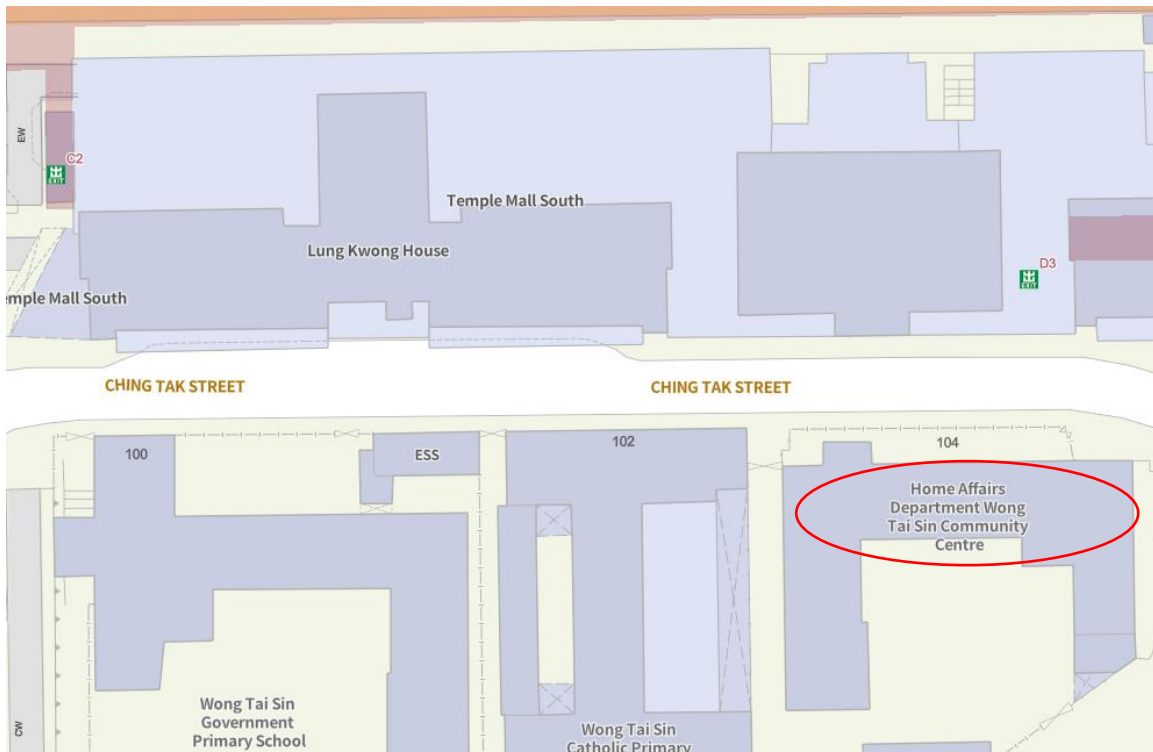

**Location maps of temporary JoyYou Card application service centres**

- (1) Conference Room, 2/F, Kennedy Town Community Complex  
([12 Rock Hill Street, Kennedy Town, Hong Kong](#));

(2) Conference Room, G/F, Leighton Hill Community Hall  
([133 Wong Nai Chung Road, Wan Chai, Hong Kong](#));

(3) Room 210, 2/F, Wong Tai Sin Community Centre  
([104 Ching Tak Street, Wong Tai Sin, Kowloon](#));

(4) Conference Room, Mong Kok Community Hall, L2, Mong Kok Complex  
([557 Shanghai Street, Mong Kok, Kowloon](#));

(5) Conference Room, G/F, Tai Yuen Community Hall  
([Tai Yuen Estate, Tai Po, New Territories](#))

(6) Conference Room, 4/F, North District Community Centre  
(2 Lung Wan Street, Sheung Shui, New Territories)