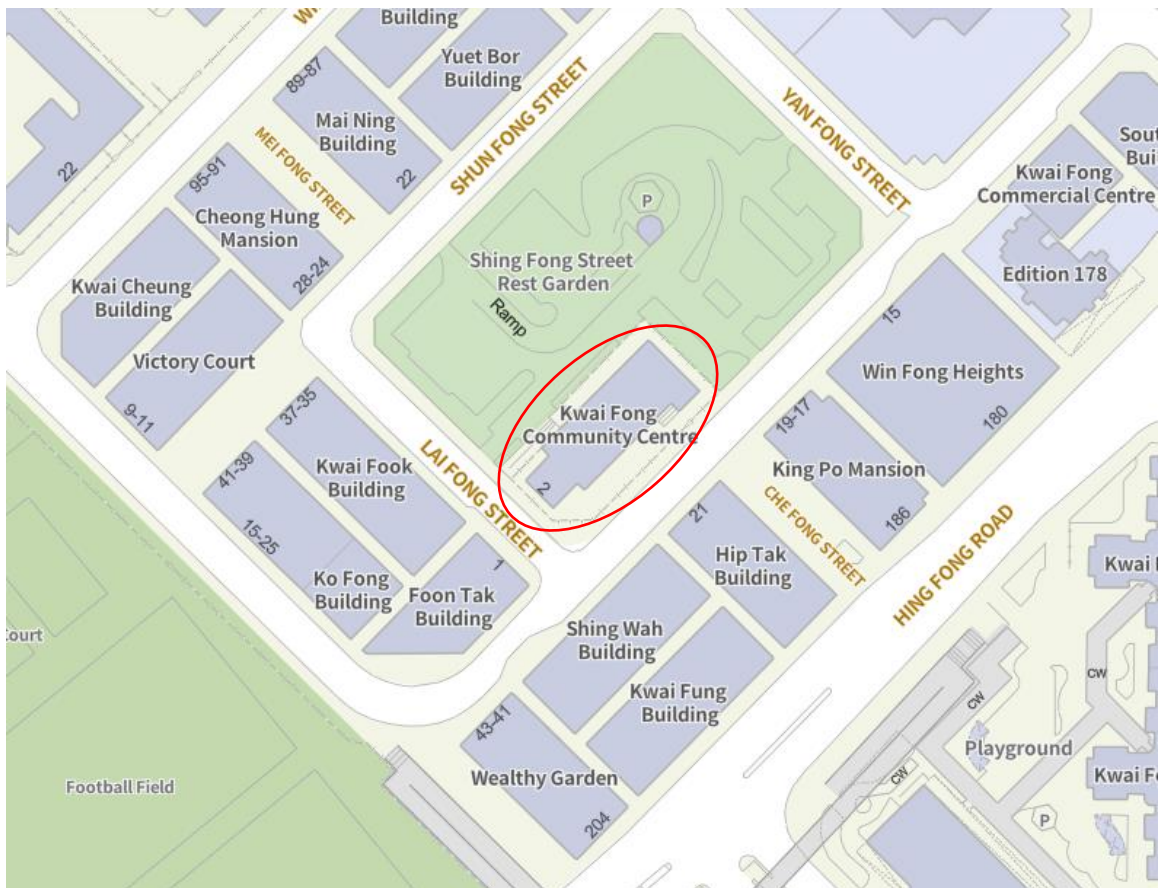

(7) Activity Room, G/F, Kwai Fong Community Hall
(2 Lai Fong Street, Kwai Chung, New Territories)