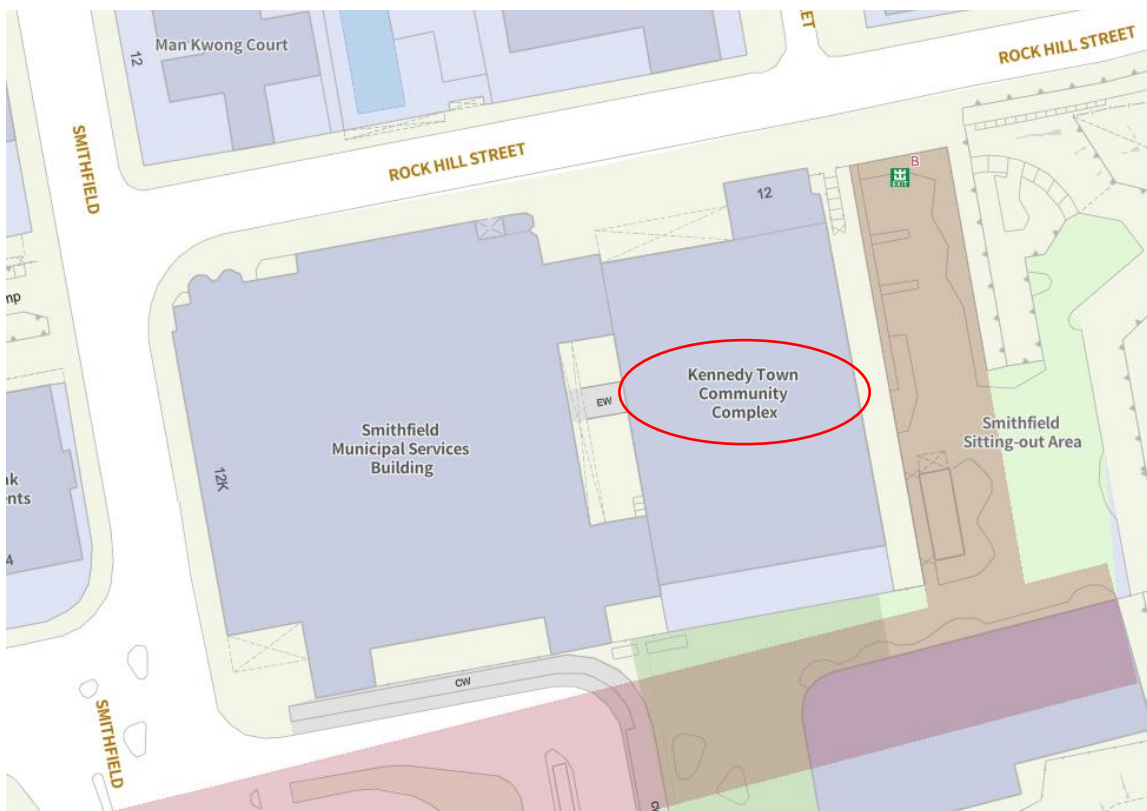

**Location maps of temporary JoyYou Card application service centres**

- (1) Conference Room, 2/F, Kennedy Town Community Complex  
([12 Rock Hill Street, Kennedy Town, Hong Kong](#));

(2) Conference Room, G/F, Leighton Hill Community Hall  
([133 Wong Nai Chung Road, Wan Chai, Hong Kong](#));

(3) Room 210, 2/F, Wong Tai Sin Community Centre  
([104 Ching Tak Street, Wong Tai Sin, Kowloon](#));

(4) Conference Room, Mong Kok Community Hall, L2, Mong Kok Complex  
([557 Shanghai Street, Mong Kok, Kowloon](#));

(5) Conference Room, G/F, Tai Yuen Community Hall  
([Tai Yuen Estate, Tai Po, New Territories](#))

(6) Conference Room, 4/F, North District Community Centre  
(2 Lung Wan Street, Sheung Shui, New Territories)