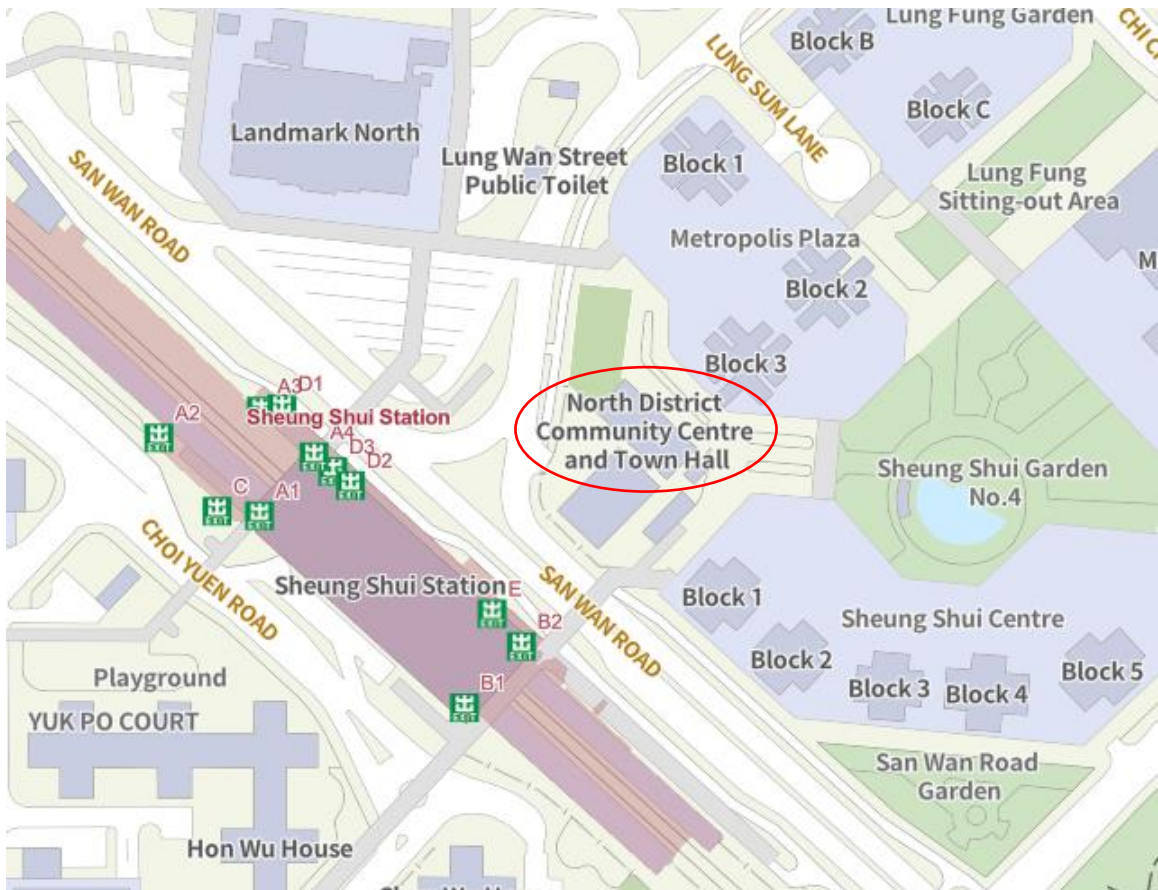

**Location maps of temporary JoyYou Card application service centres**

- (1) Conference Room, 2/F, Kennedy Town Community Complex  
([12 Rock Hill Street, Kennedy Town, Hong Kong](#));

(2) Conference Room, G/F, Leighton Hill Community Hall  
([133 Wong Nai Chung Road, Wan Chai, Hong Kong](#));

(3) Room 210, 2/F, Wong Tai Sin Community Centre  
([104 Ching Tak Street, Wong Tai Sin, Kowloon](#));

(4) Conference Room, Mong Kok Community Hall, L2, Mong Kok Complex  
([557 Shanghai Street, Mong Kok, Kowloon](#));

(5) Conference Room, G/F, Tai Yuen Community Hall  
([Tai Yuen Estate, Tai Po, New Territories](#))

(6) Conference Room, 4/F, North District Community Centre  
(2 Lung Wan Street, Sheung Shui, New Territories)