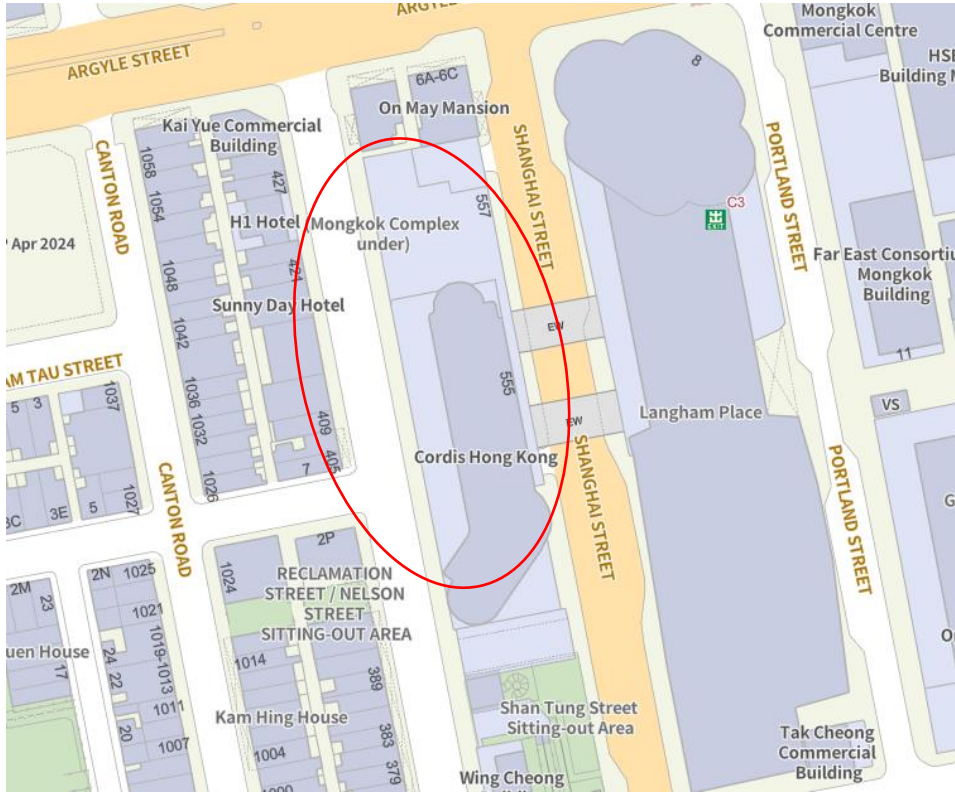

**Location maps of temporary JoyYou Card application service centres**

- (1) Conference Room, 2/F, Kennedy Town Community Complex  
([12 Rock Hill Street, Kennedy Town, Hong Kong](#));

(2) Conference Room, G/F, Leighton Hill Community Hall  
([133 Wong Nai Chung Road, Wan Chai, Hong Kong](#));

(3) Room 210, 2/F, Wong Tai Sin Community Centre  
([104 Ching Tak Street, Wong Tai Sin, Kowloon](#));

(4) Conference Room, Mong Kok Community Hall, L2, Mong Kok Complex  
([557 Shanghai Street, Mong Kok, Kowloon](#));