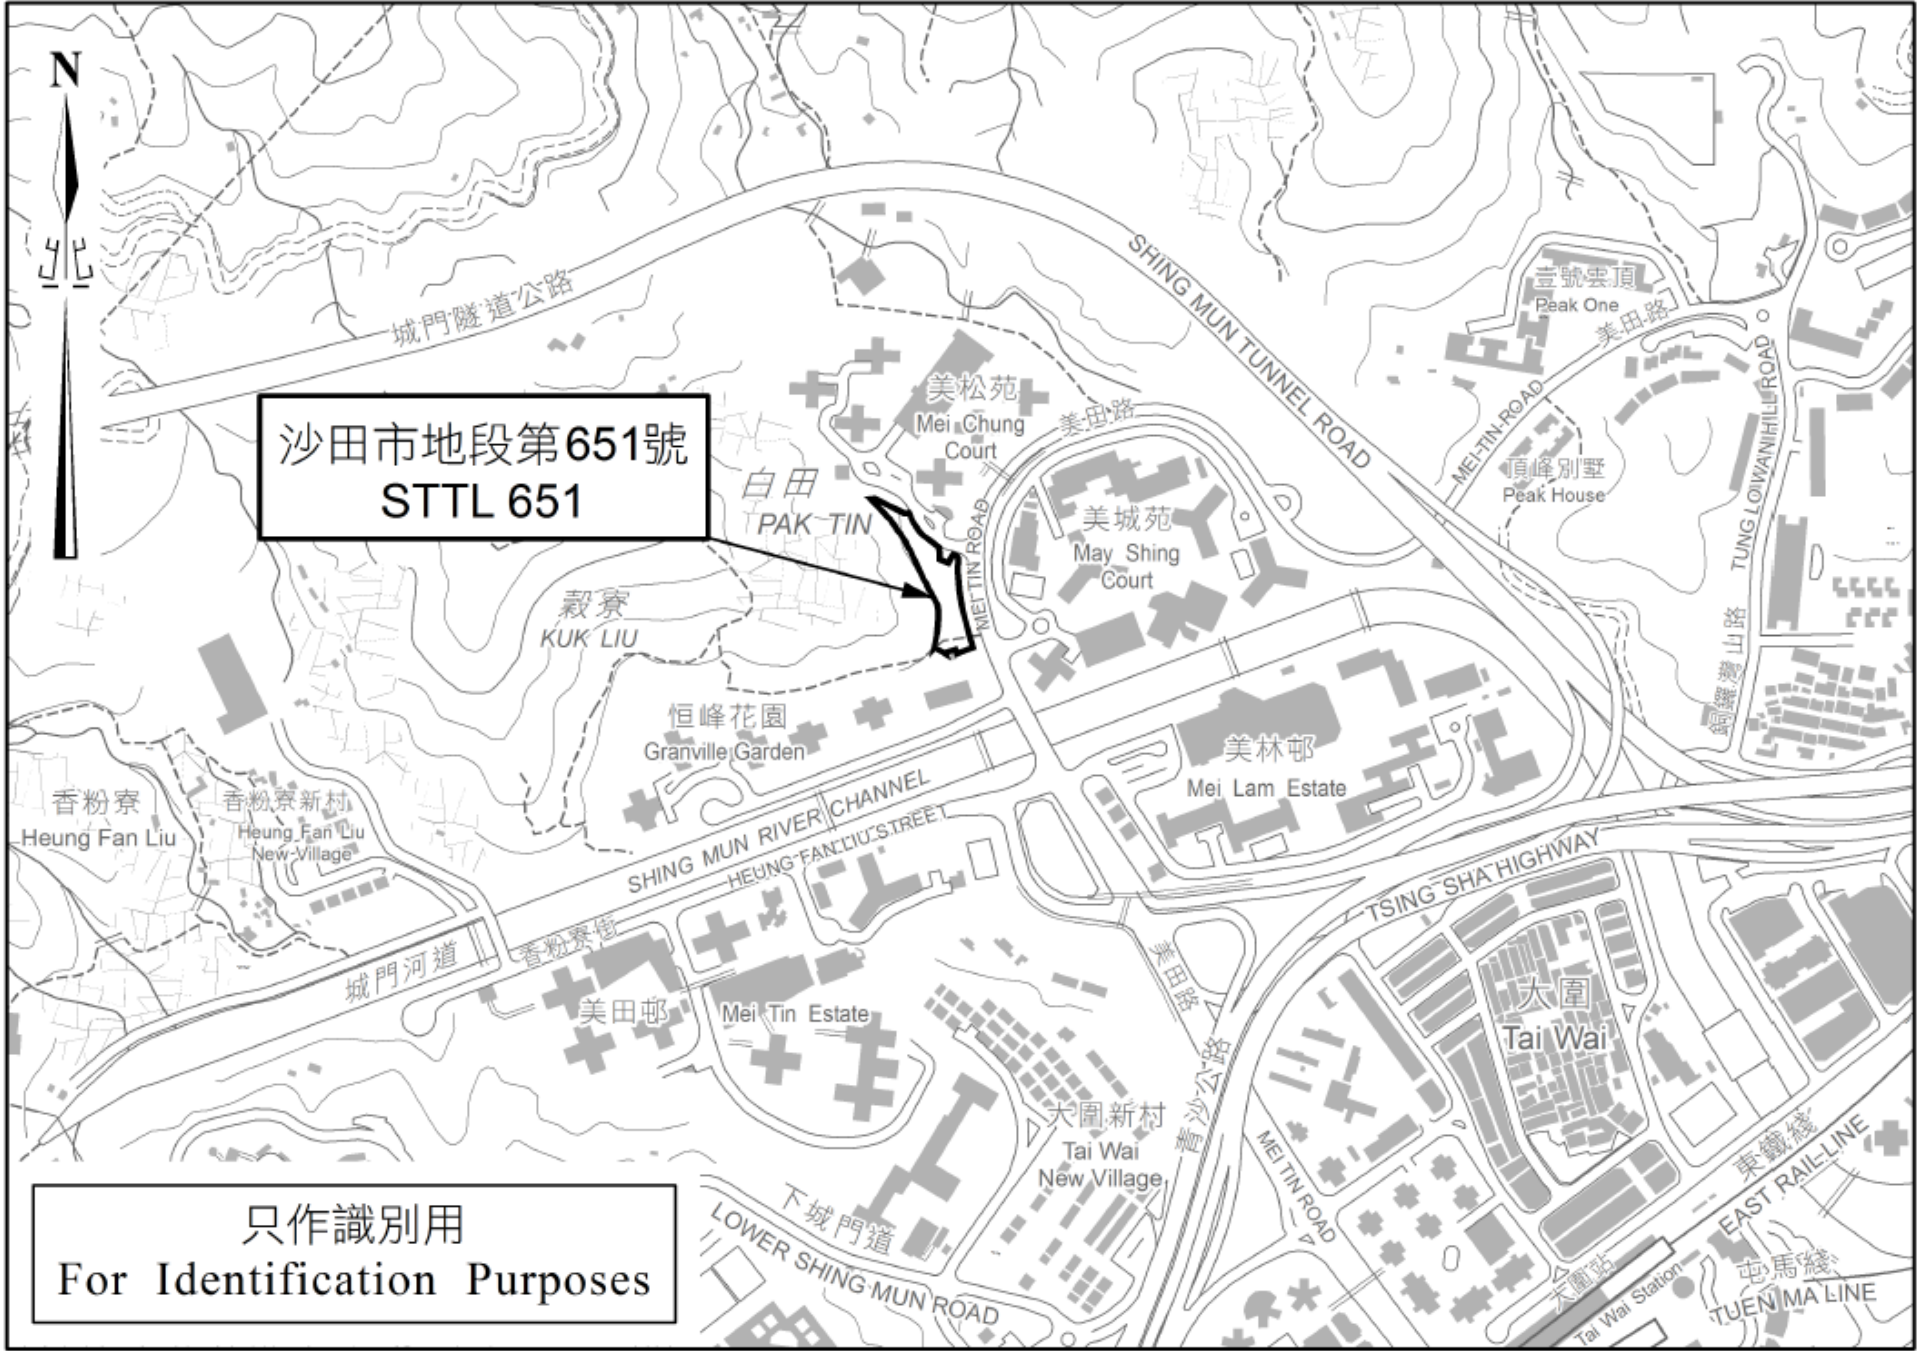

Sites for Sale in October – December 2024

Item	Lot No.	Location	User	Site Area (sq.m.) (about) ^{Note 1}	Site Plan and Picture
<u>Residential site</u>					
1.	STTL 651	Mei Tin Road, Tai Wai, Sha Tin, New Territories	Residential	3,580	1.1-1.2
<u>Industrial site</u>					
1.	HSKTL 10	Areas 39A and 39B, Hung Shui Kiu and Ha Tsuen, Yuen Long, New Territories	Industrial	77,700	2.1-2.2

Note

1. The site area aforementioned is only for reference. The site details will be set out in the tender conditions.

沙田市地段第651號
STTL 651

只作識別用
For Identification Purposes

沙田市地段第651號
STTL 651