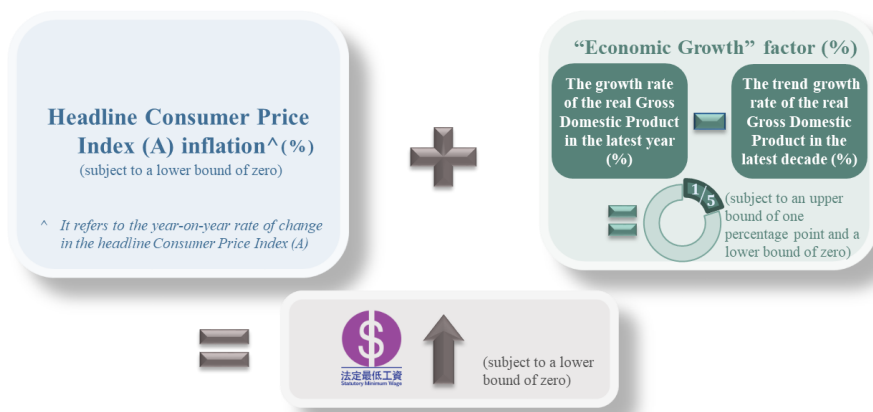

Calculation of the Recommended Statutory Minimum Wage Rate

The Minimum Wage Commission adopted the following method for deriving the recommended Statutory Minimum Wage rate:

(I) The Formula