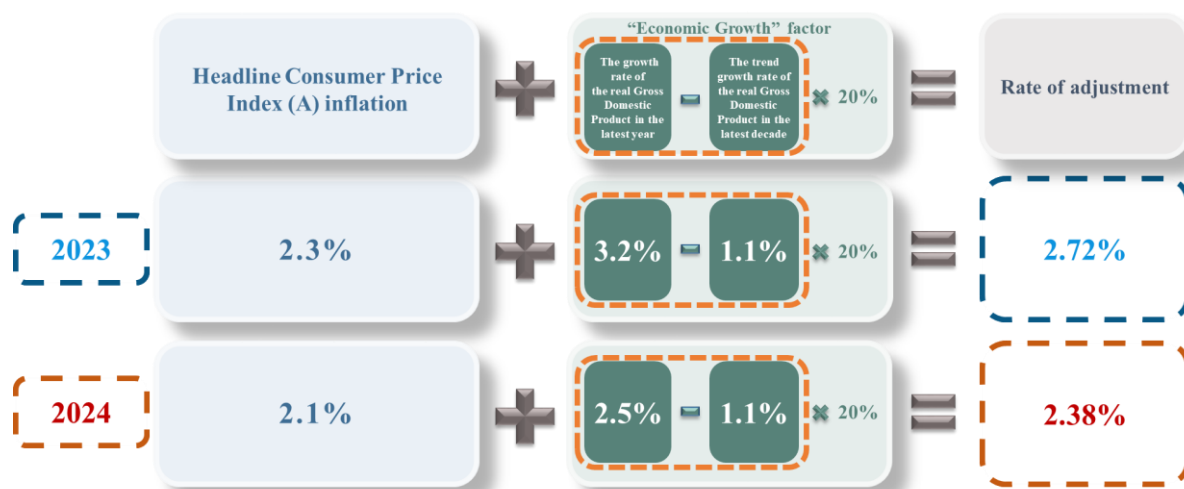

(II) Adopting the statistics for 2023 and 2024